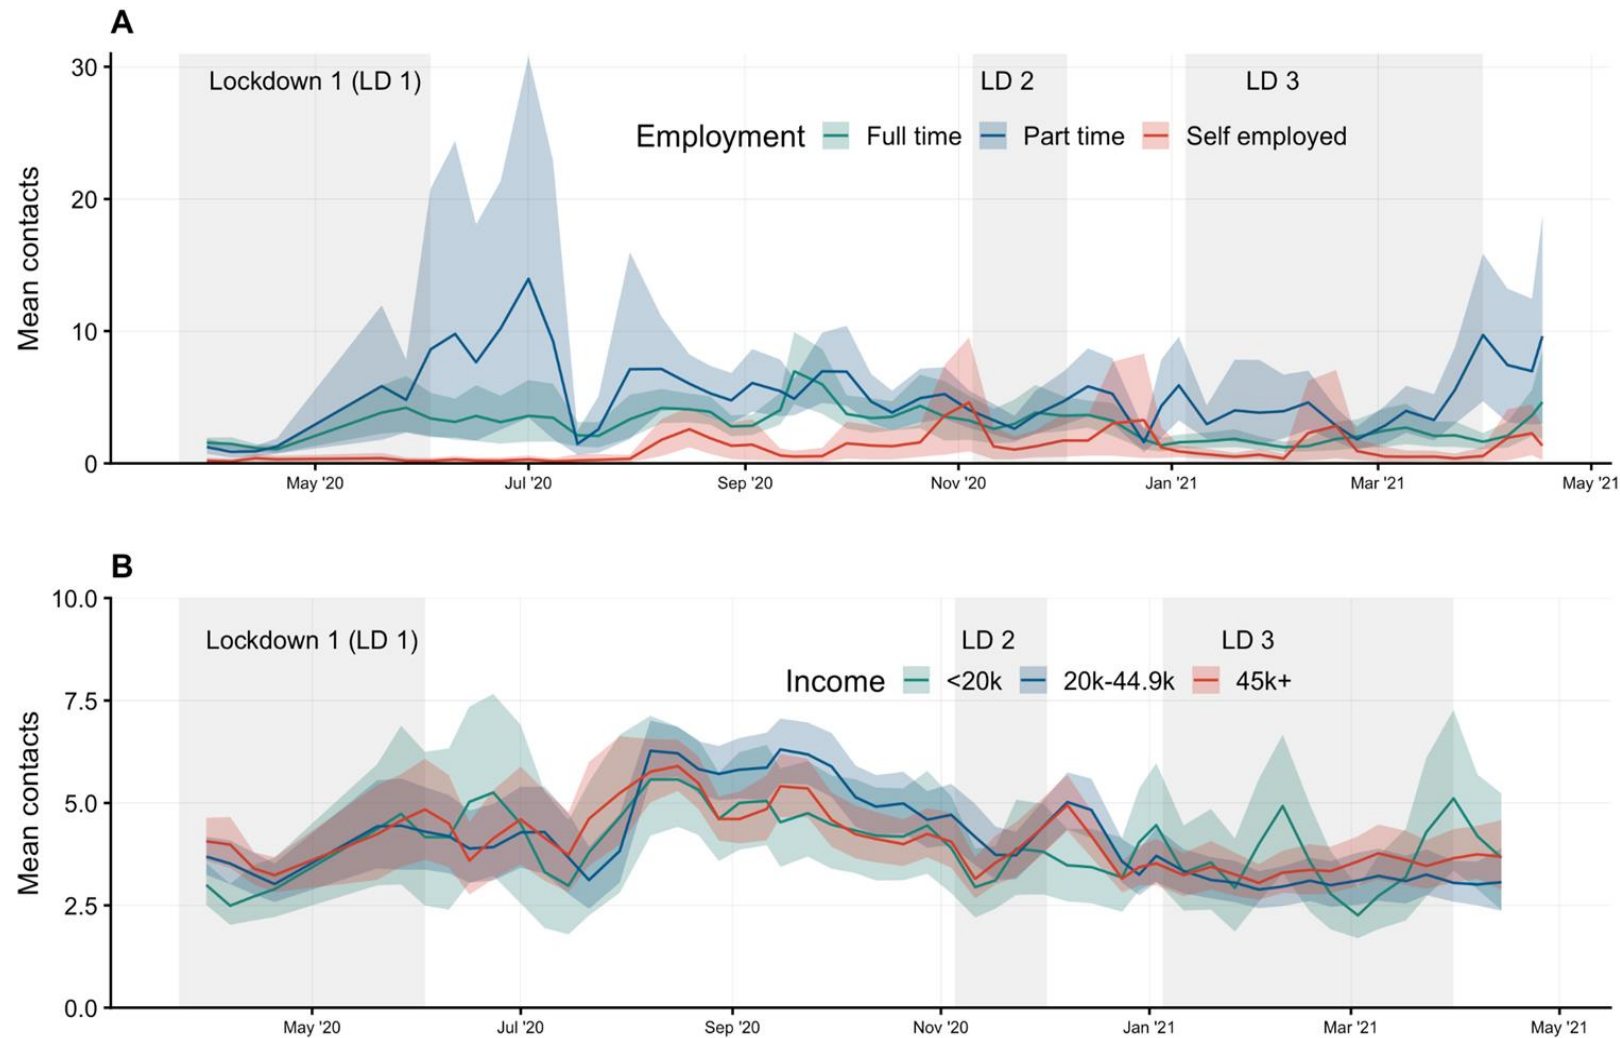

The impact of social distance measures on epidemiologically relevant contacts: the CoMix study

John Edmunds, Chris Jarvis, Amy Gimma,
Kerry Wong on behalf of CMMID COVID-19
Working Group

John.Edmunds@lshtm.ac.uk

LONDON
SCHOOL of
HYGIENE
& TROPICAL
MEDICINE

CoMix survey

- ~2500 individuals per week (in 2 online panels)
- Broadly representative by age, SES, and region
- Face-to-face conversational contacts
- Details on who they contact, where, for how long, how frequently, inside/outside, mask wearing etc.
- Launched 24th March 2020
 - 101,350 observations
 - 19,914 participants
 - 466,710 contacts
- Part of EU-wide survey

Mean contacts over time

Contact by risk & risk perception

Contacts by employment and income

Reported Mask wearing

Strengths and weaknesses

- Large, rapid, broadly representative
- Rapid insights into likely transmission dynamics and the effect of interventions
- Can investigate impact on different subgroups of population (e.g. age or risk groups) as we have information on participants
- Designed specifically to capture epidemiologically relevant contact patterns
 - Can even estimate R directly from survey (Jarvis et al. BMC Med 2020)
- Longitudinal
- Online survey panel, quota sample
 - Representativeness
 - Fatigue?
- Parents complete for children
- All contacts included? Too many?
 - Group contacts allowed to be reported
 - Truncation of means
- Validation studies seldom performed
- No boosting of sample for certain groups (e.g. ethnic groups)