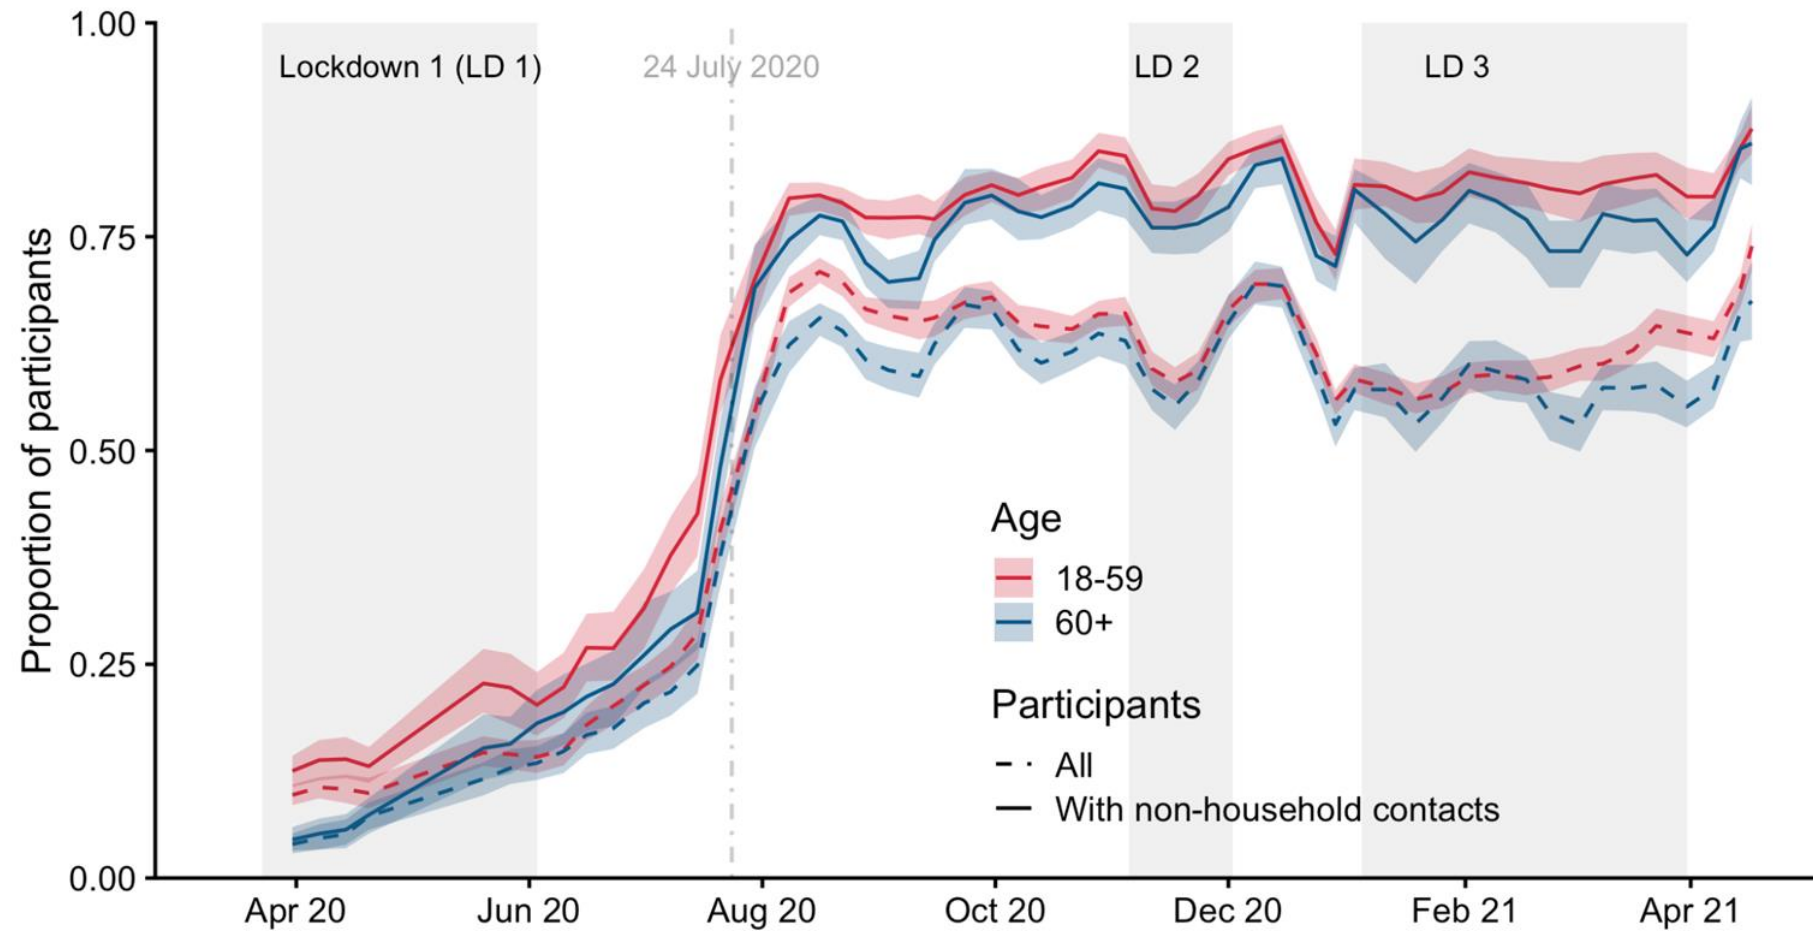

LONDON
SCHOOL of
HYGIENE
& TROPICAL
MEDICINE

CoMix survey

- ~2500 individuals per week (in 2 online panels)
- Broadly representative by age, SES, and region
- Face-to-face conversational contacts
- Details on who they contact, where, for how long, how frequently, inside/outside, mask wearing etc.
- Launched 24th March 2020
 - 101,350 observations
 - 19,914 participants
 - 466,710 contacts
- Part of EU-wide survey

Mean contacts over time

Contact by risk & risk perception

Contacts by employment and income

Reported Mask wearing

Strengths and weaknesses

- Large, rapid, broadly representative
- Rapid insights into likely transmission dynamics and the effect of interventions
- Can investigate impact on different subgroups of population (e.g. age or risk groups) as we have information on participants
- Designed specifically to capture epidemiologically relevant contact patterns
 - Can even estimate R directly from survey (Jarvis et al. BMC Med 2020)
- Longitudinal
- Online survey panel, quota sample
 - Representativeness
 - Fatigue?
- Parents complete for children
- All contacts included? Too many?
 - Group contacts allowed to be reported
 - Truncation of means
- Validation studies seldom performed
- No boosting of sample for certain groups (e.g. ethnic groups)