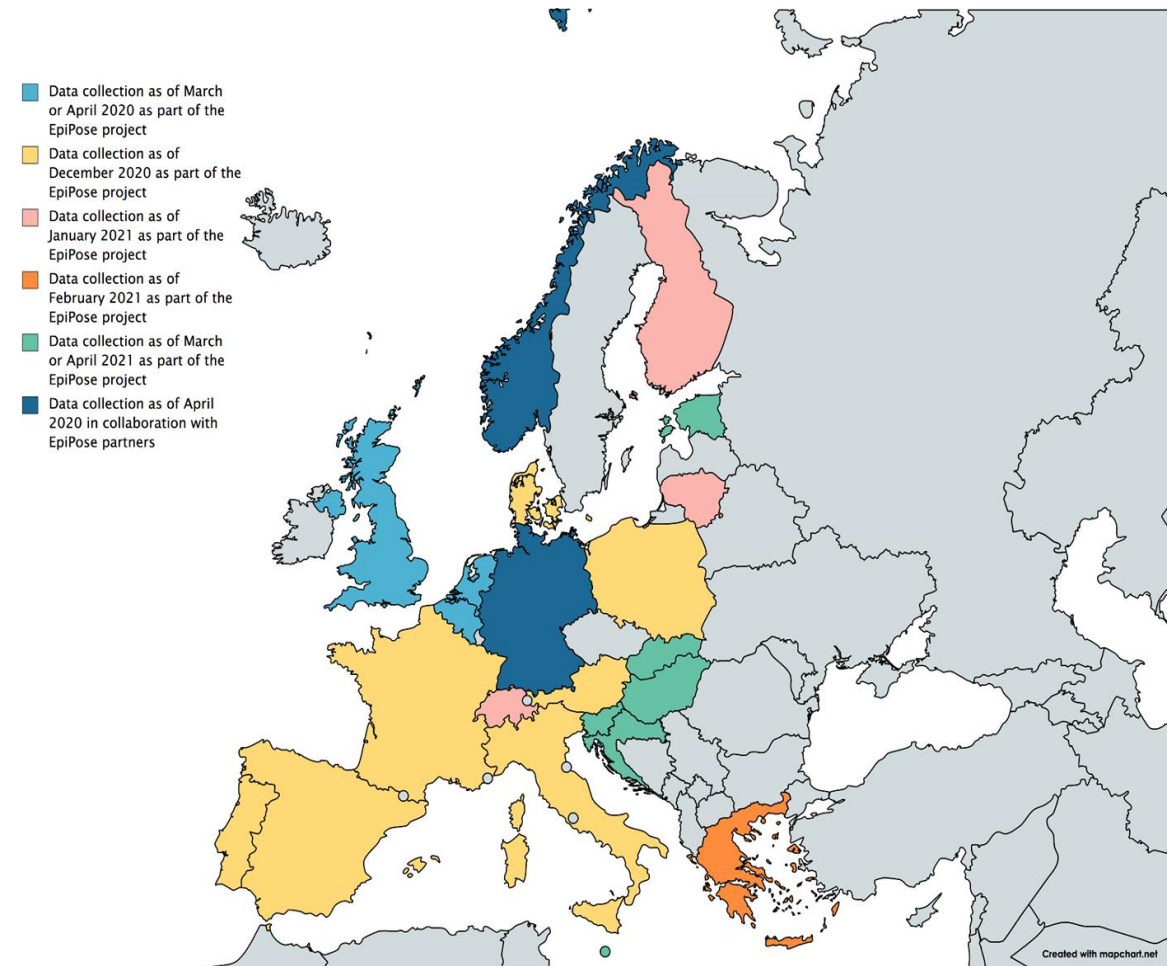

The impact of social distance measures on epidemiologically relevant contacts: the CoMix study

John Edmunds, Chris Jarvis, Amy Gimma,
Kerry Wong on behalf of CMMID COVID-19
Working Group

John.Edmunds@lshtm.ac.uk

LONDON
SCHOOL of
HYGIENE
& TROPICAL
MEDICINE

CoMix survey

- ~2500 individuals per week (in 2 online panels)
- Broadly representative by age, SES, and region
- Face-to-face conversational contacts
- Details on who they contact, where, for how long, how frequently, inside/outside, mask wearing etc.
- Launched 24th March 2020
 - 101,350 observations
 - 19,914 participants
 - 466,710 contacts
- Part of EU-wide survey

Mean contacts over time

Contact by risk & risk perception

Contacts by employment and income

Reported Mask wearing

Strengths and weaknesses

- Large, rapid, broadly representative
- Rapid insights into likely transmission dynamics and the effect of interventions
- Can investigate impact on different subgroups of population (e.g. age or risk groups) as we have information on participants
- Designed specifically to capture epidemiologically relevant contact patterns
 - Can even estimate R directly from survey (Jarvis et al. BMC Med 2020)
- Longitudinal
- Online survey panel, quota sample
 - Representativeness
 - Fatigue?
- Parents complete for children
- All contacts included? Too many?
 - Group contacts allowed to be reported
 - Truncation of means
- Validation studies seldom performed
- No boosting of sample for certain groups (e.g. ethnic groups)