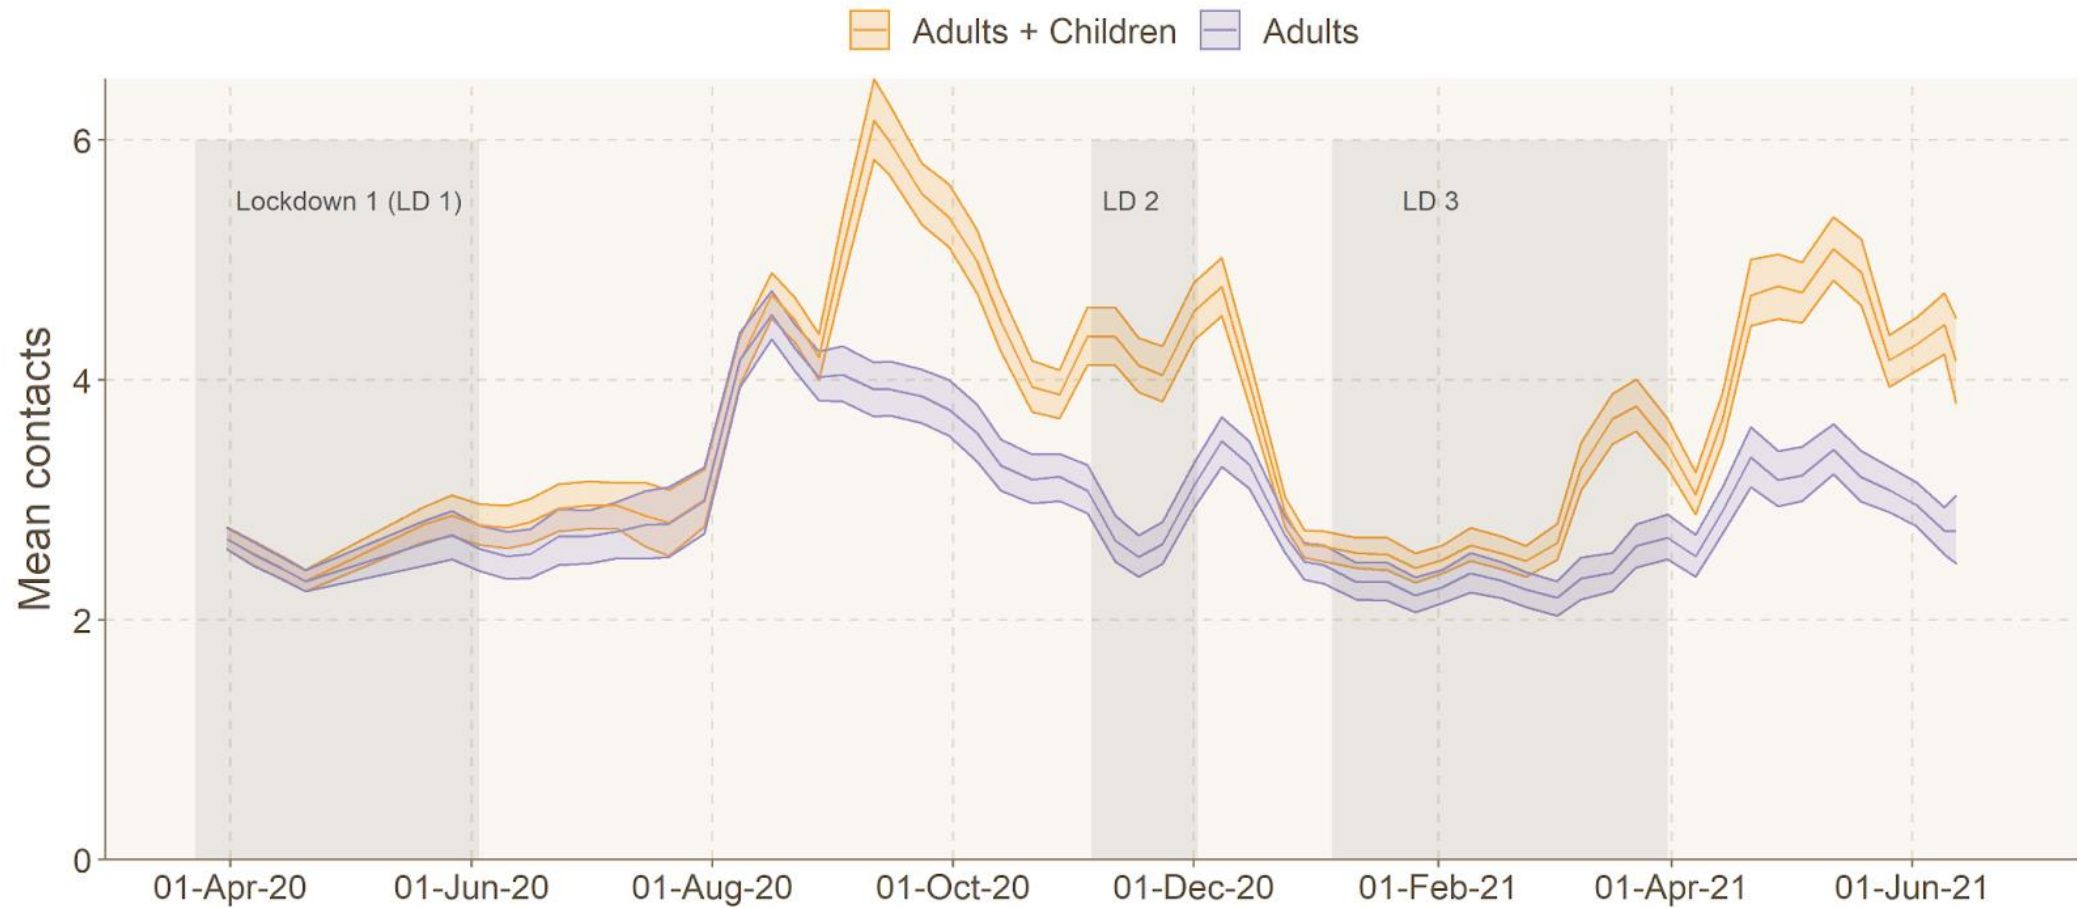

The impact of social distance measures on epidemiologically relevant contacts: the CoMix study

John Edmunds, Chris Jarvis, Amy Gimma,
Kerry Wong on behalf of CMMID COVID-19
Working Group

John.Edmunds@lshtm.ac.uk

LONDON
SCHOOL of
HYGIENE
& TROPICAL
MEDICINE

CoMix survey

- ~2500 individuals per week (in 2 online panels)
- Broadly representative by age, SES, and region
- Face-to-face conversational contacts
- Details on who they contact, where, for how long, how frequently, inside/outside, mask wearing etc.
- Launched 24th March 2020
 - 101,350 observations
 - 19,914 participants
 - 466,710 contacts
- Part of EU-wide survey

Mean contacts over time

Contact by risk & risk perception

Contacts by employment and income

Reported Mask wearing

Strengths and weaknesses

- Large, rapid, broadly representative
- Rapid insights into likely transmission dynamics and the effect of interventions
- Can investigate impact on different subgroups of population (e.g. age or risk groups) as we have information on participants
- Designed specifically to capture epidemiologically relevant contact patterns
 - Can even estimate R directly from survey (Jarvis et al. BMC Med 2020)
- Longitudinal
- Online survey panel, quota sample
 - Representativeness
 - Fatigue?
- Parents complete for children
- All contacts included? Too many?
 - Group contacts allowed to be reported
 - Truncation of means
- Validation studies seldom performed
- No boosting of sample for certain groups (e.g. ethnic groups)