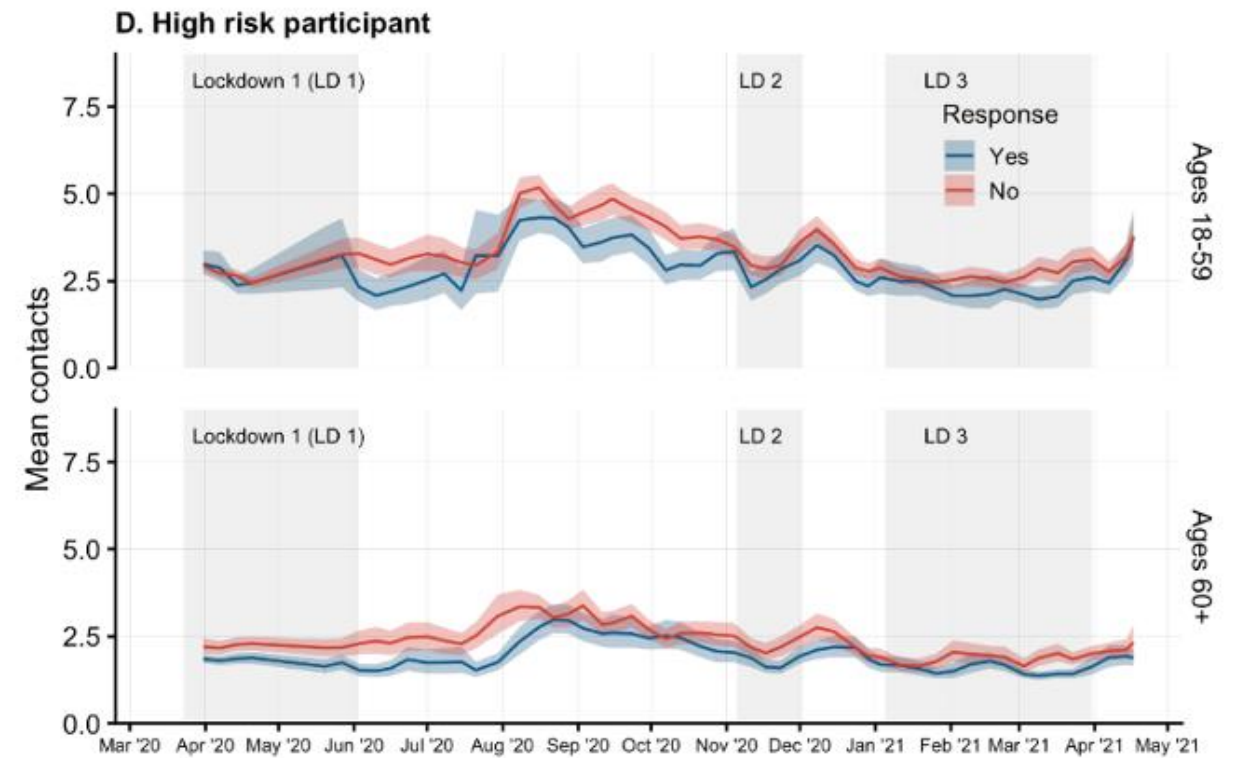

The impact of social distance measures on epidemiologically relevant contacts: the CoMix study

John Edmunds, Chris Jarvis, Amy Gimma,
Kerry Wong on behalf of CMMID COVID-19
Working Group

John.Edmunds@lshtm.ac.uk

LONDON
SCHOOL of
HYGIENE
& TROPICAL
MEDICINE

CoMix survey

- ~2500 individuals per week (in 2 online panels)
- Broadly representative by age, SES, and region
- Face-to-face conversational contacts
- Details on who they contact, where, for how long, how frequently, inside/outside, mask wearing etc.
- Launched 24th March 2020
 - 101,350 observations
 - 19,914 participants
 - 466,710 contacts
- Part of EU-wide survey

Mean contacts over time

Contact by risk & risk perception

Contacts by employment and income

Reported Mask wearing

Strengths and weaknesses

- Large, rapid, broadly representative
- Rapid insights into likely transmission dynamics and the effect of interventions
- Can investigate impact on different subgroups of population (e.g. age or risk groups) as we have information on participants
- Designed specifically to capture epidemiologically relevant contact patterns
 - Can even estimate R directly from survey (Jarvis et al. BMC Med 2020)
- Longitudinal
- Online survey panel, quota sample
 - Representativeness
 - Fatigue?
- Parents complete for children
- All contacts included? Too many?
 - Group contacts allowed to be reported
 - Truncation of means
- Validation studies seldom performed
- No boosting of sample for certain groups (e.g. ethnic groups)