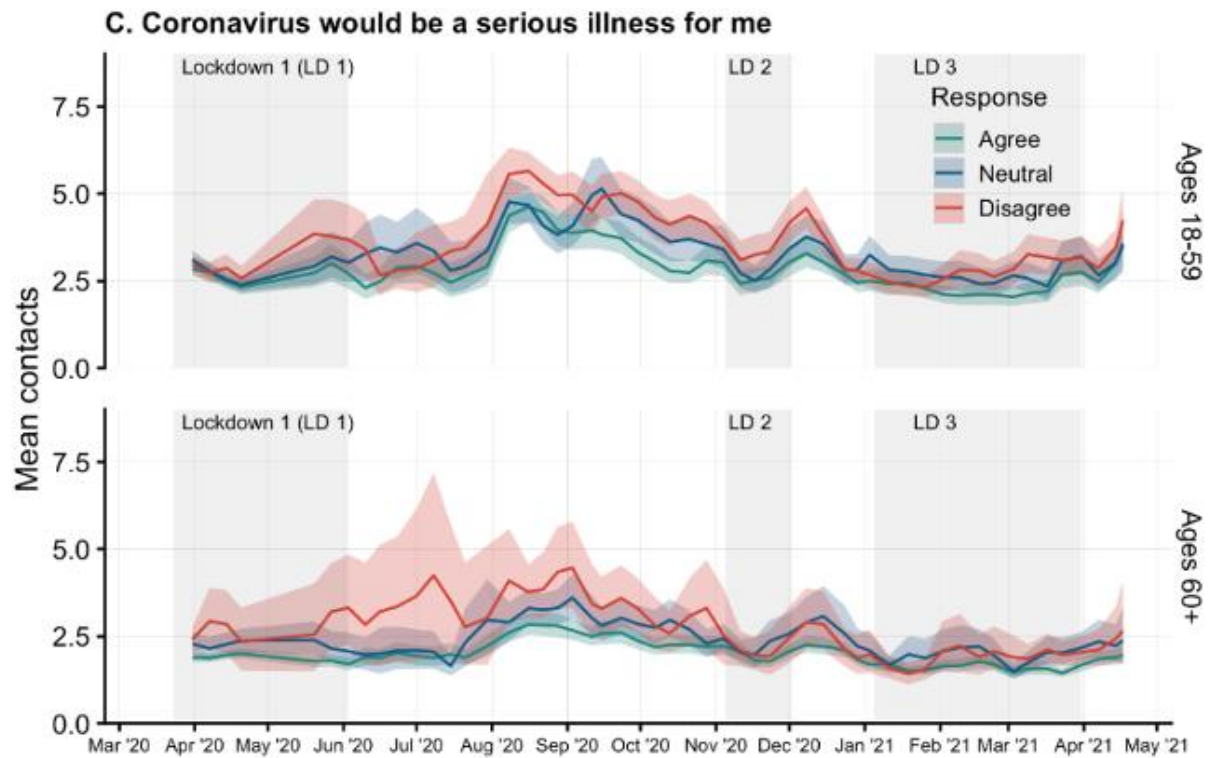

The impact of social distance measures on epidemiologically relevant contacts: the CoMix study

John Edmunds, Chris Jarvis, Amy Gimma,
Kerry Wong on behalf of CMMID COVID-19
Working Group

John.Edmunds@lshtm.ac.uk

LONDON
SCHOOL of
HYGIENE
& TROPICAL
MEDICINE

CoMix survey

- ~2500 individuals per week (in 2 online panels)
- Broadly representative by age, SES, and region
- Face-to-face conversational contacts
- Details on who they contact, where, for how long, how frequently, inside/outside, mask wearing etc.
- Launched 24th March 2020
 - 101,350 observations
 - 19,914 participants
 - 466,710 contacts
- Part of EU-wide survey

Mean contacts over time

Contact by risk & risk perception

Contacts by employment and income

Reported Mask wearing

Strengths and weaknesses

- Large, rapid, broadly representative
- Rapid insights into likely transmission dynamics and the effect of interventions
- Can investigate impact on different subgroups of population (e.g. age or risk groups) as we have information on participants
- Designed specifically to capture epidemiologically relevant contact patterns
 - Can even estimate R directly from survey (Jarvis et al. BMC Med 2020)
- Longitudinal
- Online survey panel, quota sample
 - Representativeness
 - Fatigue?
- Parents complete for children
- All contacts included? Too many?
 - Group contacts allowed to be reported
 - Truncation of means
- Validation studies seldom performed
- No boosting of sample for certain groups (e.g. ethnic groups)